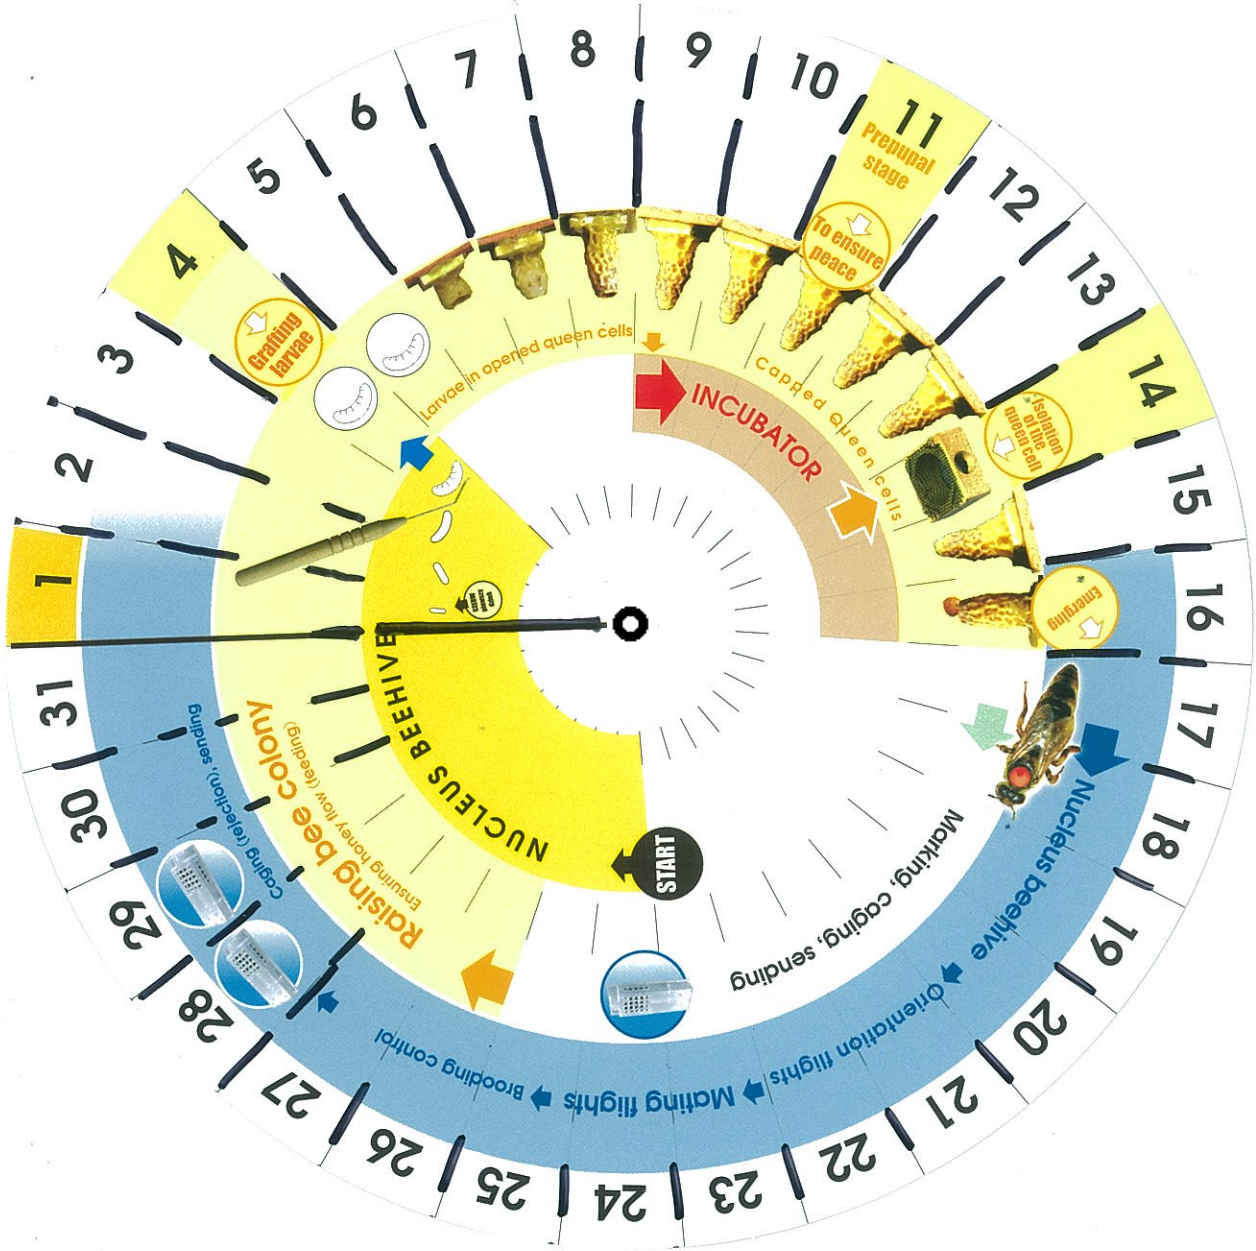

Queen Rearing Calendar Inner Wheel
 Originally a promotional item from Lyson (Poland)
 Obtained from Betterbee, Inc

Print out and laminate or attach to card stock for durability.
 Cut out the wheel above just outside the numbers.

Queen Rearing Wheel - Calendar Planning Device
Outer Wheel
Print and laminate or attach to card stock for durability

Sustainable beekeeping tips from SusquehannaBeekeepers.org

Queen rearing calendar